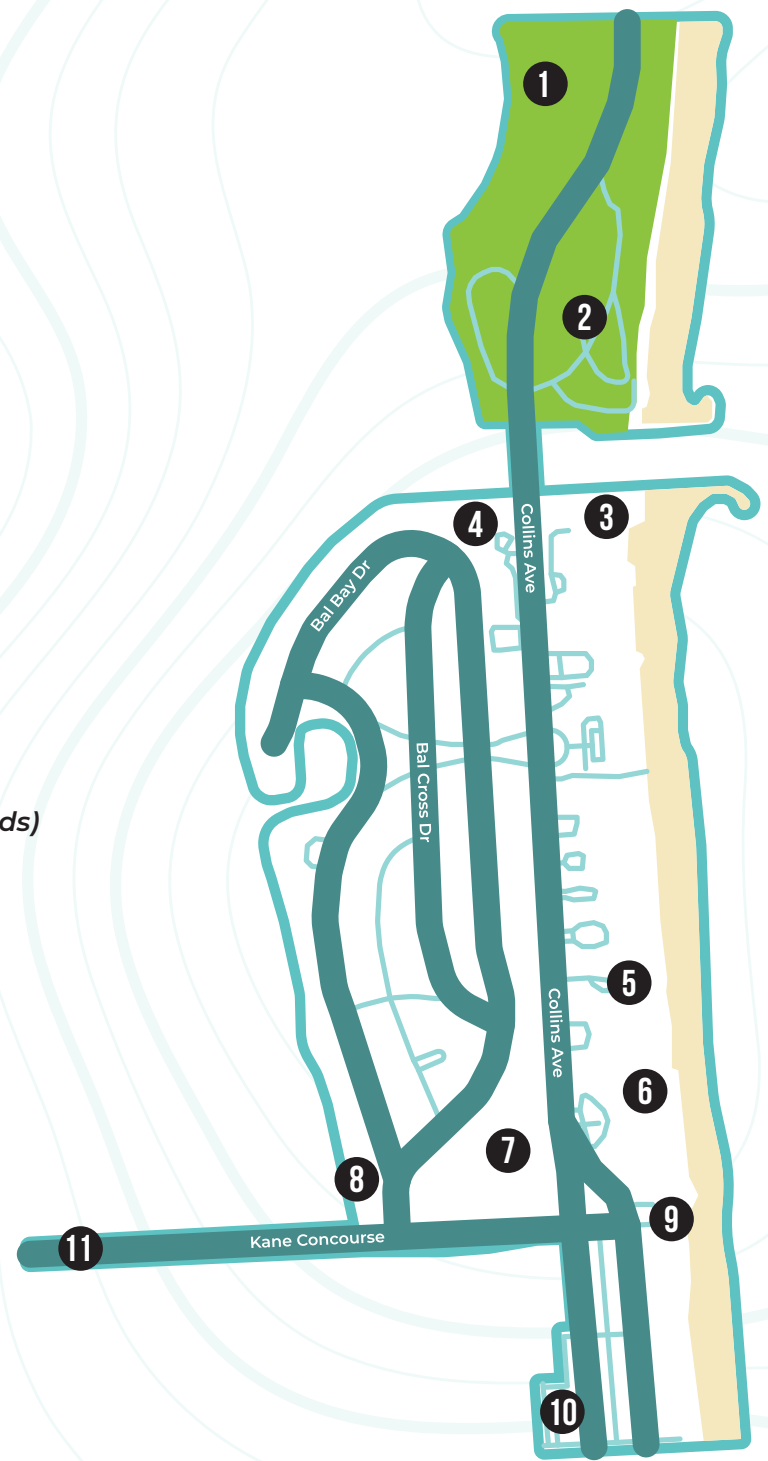

# SERVICE AREA

**Pick-up / drop-off anywhere within these boundaries**

## POINTS OF INTEREST

1. Bill Bird Marina
2. Haulover Skateboard Park & Picnic Area
3. Ritz-Carlton Bal Harbour
4. Beach Haus Bal Harbour
5. Sea View Hotel
6. St. Regis Bal Harbour Resort
7. Bal Harbour Shops
8. Bal Harbour Waterfront Park
9. Beach Access at 96th Street
10. Publix (Surfside)
11. Kane Concourse Shops (Bay Harbor Islands)

## Set Your Pick-Up Location

Drop your pin exactly where you would like to be picked up.

3

## Select Your Destination

Lock in your selection and let us know where you'd like to go!

5