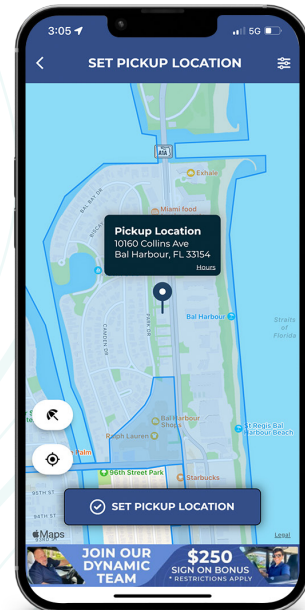

## POINTS OF INTEREST

1. Bill Bird Marina
2. Haulover Skateboard Park & Picnic Area
3. Ritz-Carlton Bal Harbour
4. Beach Haus Bal Harbour
5. Sea View Hotel
6. St. Regis Bal Harbour Resort
7. Bal Harbour Shops
8. Bal Harbour Waterfront Park
9. Beach Access at 96th Street
10. Publix (Surfside)
11. Kane Concourse Shops (Bay Harbor Islands)

*freebee*

courtesy of

BAL  
HARBOUR  
- VILLAGE -

*freebee*

courtesy of

BAL  
HARBOUR  
- VILLAGE -

SCAN AND  
DOWNLOAD THE  
*RIDE FREEBEE*  
MOBILE APP!

DOWNLOAD THE  
*FREEBEE*  
APP NOW!

## Request A Ride

Tap the “Request a Ride” button on the home screen of the Ride Freebee app.

2

## Set Your Pick-Up Location

Drop your pin exactly where you would like to be picked up.

3